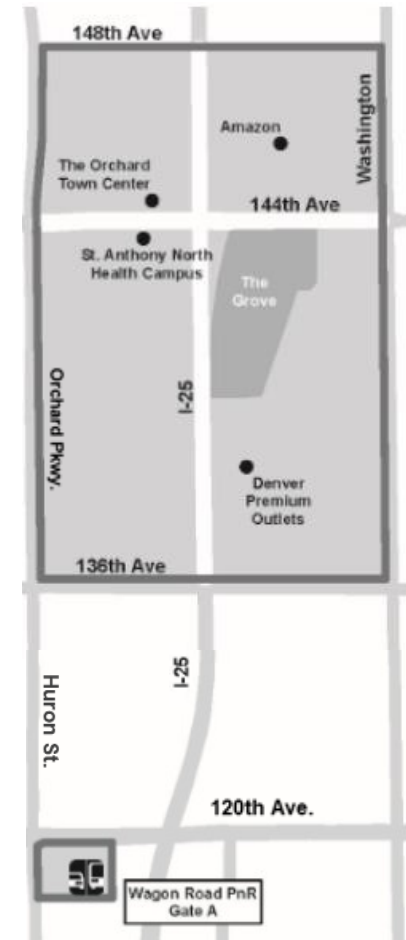

COVID-19 Service Details:

HOURS OF OPERATION:

Monday thru Friday Service:

Scheduled service starts at Amazon DEN3 at 144th & I-25 and at Wagon Road Park n Ride (PNR), with on-demand (reservations-based) service available within the service area and to/from the PNR (see map on cover).

**For service-related issues
call 720.263.0106**

144th FlexRide Shuttle

WEEKDAY

COVID-19 Schedule

144th FlexRide COVID-19 Weekday Service Schedule

Effective December 1, 2020

Planning to visit the Grove,
Orchard Town Center,
Orchard Park Place or
Denver Premium Outlets?