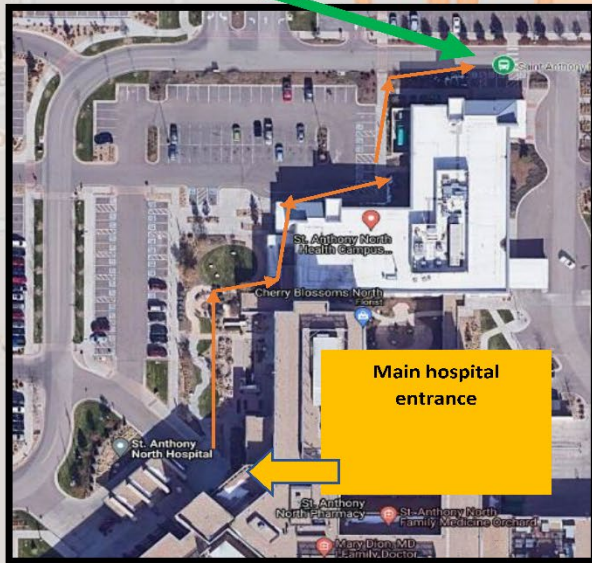

### Schedule Time Points

The Orchards  
Time point is  
in front of the  
Dollar Tree

Time point For Amazon  
DEN3 is at the bus shelter  
just east of the main door

Time point for Saint  
Anthony North

The Grove time  
point is in front of  
the 5.11. Tactical  
Store on the  
eastbound side of  
143<sup>rd</sup> Place

Time point for  
Parkhouse Apts is  
on the southbound  
side of Grant St.  
Riders can catch  
the bus anywhere  
along Grant Street,  
south of 143<sup>rd</sup> PL

Time point for the Denver Premium  
outlets is at the Bus Plaza on the west  
side of the shopping area

Time Point To/From  
Wagon Road Park-N-Ride

(120<sup>th</sup> & Huron St)

All FlexRides  
pick-up/drop-off at

Gate A